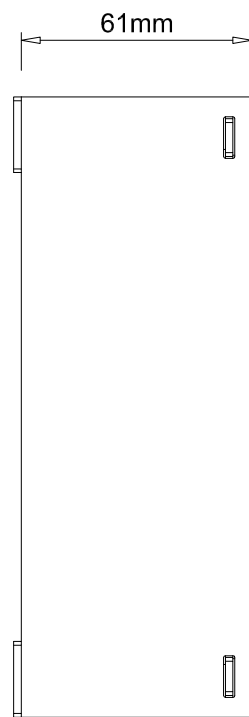

InterLAN-EC.1P EASY-C.1P

1 Pushbutton, IP 55, flush mount, Over IP / PoE prison cell audio intercom

Description

Dimensions

Wall box

DC	DC auxiliary power input
1	Power in (24 Vdc -7W-max)
2	Power in (24 Vdc -7W-max)

I/O	I/O Signals
1	Optorelay out 1a*
2	Optorelay out 2b
3	Optorelay out 2a*
4	Optorelay out 2b
5	Optocoupled input 1-a**
6	Optocoupled input 1-b
7	Optocoupled input 2-a**
8	Optocoupled input 2-b

*Max 24V@300mA
**Dry contact Inputs