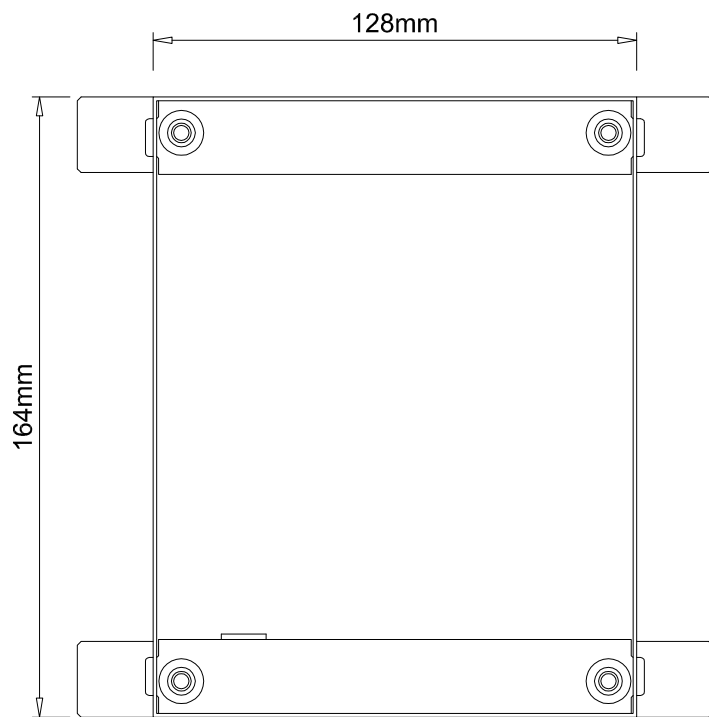

InterLAN-EC.1P EASY-C.1P

1 Pushbutton, IP 55, flush mount, Over IP / PoE prison cell audio intercom

Description

Dimensions

Wall box

DC	DC auxiliary power input
1	Power in (24 Vdc -7W-max)
2	Power in (24 Vdc -7W-max)

I/O	I/O Signals
1	Optorelay out 1a*
2	Optorelay out 2b
3	Optorelay out 2a*
4	Optorelay out 2b
5	Optocoupled input 1-a**
6	Optocoupled input 1-b
7	Optocoupled input 2-a**
8	Optocoupled input 2-b

*Max 24V@300mA
**Dry contact Inputs