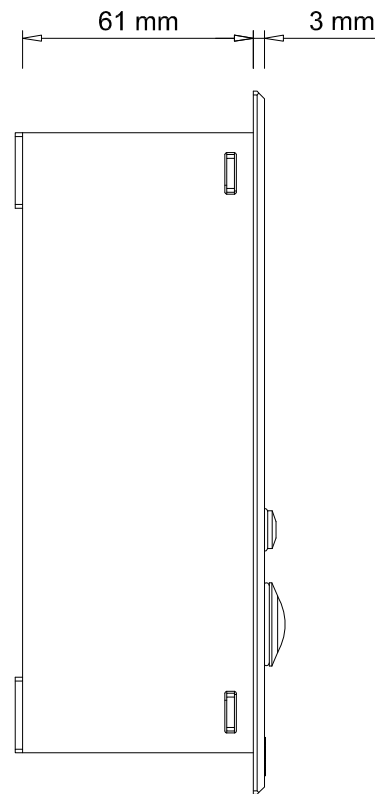

InterLAN-EC.1P EASY-C.1P

1 Pushbutton, IP 55, flush mount, Over IP / PoE prison cell audio intercom

Description

Dimensions

Wall box

DC	DC auxiliary power input
1	Power in (24 Vdc -7W-max)
2	Power in (24 Vdc -7W-max)