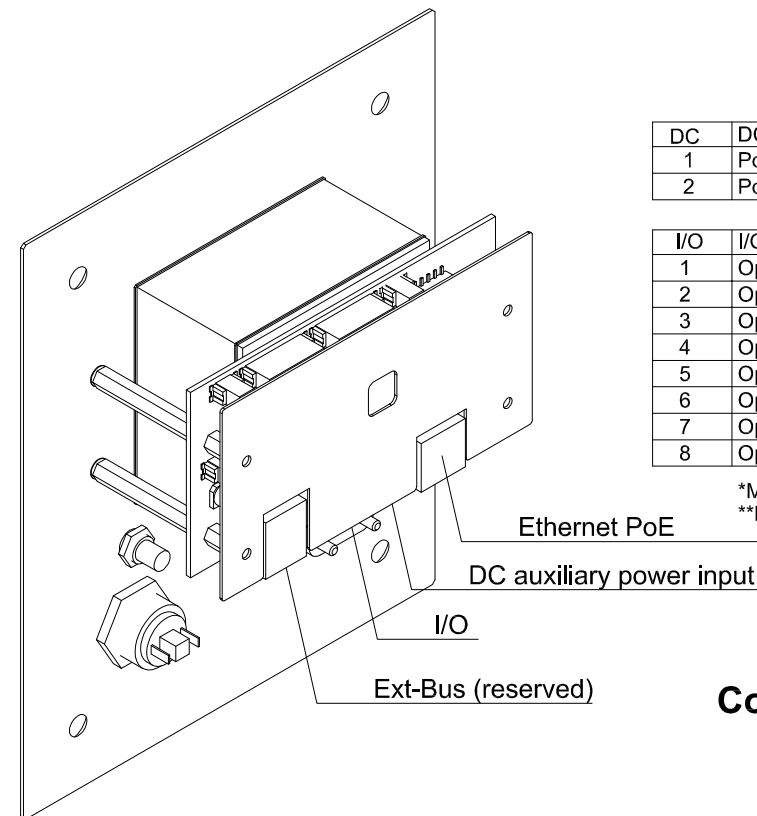

InterLAN-EC.1P EASY-C.1P

1 Pushbutton, IP 55, flush mount, Over IP / PoE prison cell audio intercom

Description

Dimensions

Wall box

DC	DC auxiliary power input
1	Power in (24 Vdc -7W-max)
2	Power in (24 Vdc -7W-max)

I/O	I/O Signals
1	Optorelay out 1a*
2	Optorelay out 2b
3	Optorelay out 2a*
4	Optorelay out 2b
5	Optocoupled input 1-a**
6	Optocoupled input 1-b
7	Optocoupled input 2-a**
8	Optocoupled input 2-b

*Max 24V@300mA
**Dry contact Inputs