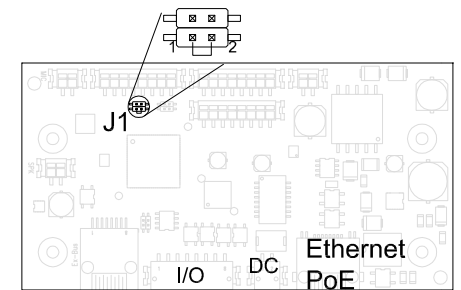

InterLAN-EC.1P EASY-C.1P

1 Pushbutton, IP 55, flush mount, Over IP / PoE prison cell audio intercom

Description

Dimensions

Wall box

DC	DC auxiliary power input
1	Power in (24 Vdc -7W-max)
2	Power in (24 Vdc -7W-max)

I/O	I/O Signals
1	Optorelay out 1a*
2	Optorelay out 2b
3	Optorelay out 2a*
4	Optorelay out 2b
5	Optocoupled input 1-a**
6	Optocoupled input 1-b
7	Optocoupled input 2-a**
8	Optocoupled input 2-b

*Max 24V@300mA
**Dry contact Inputs