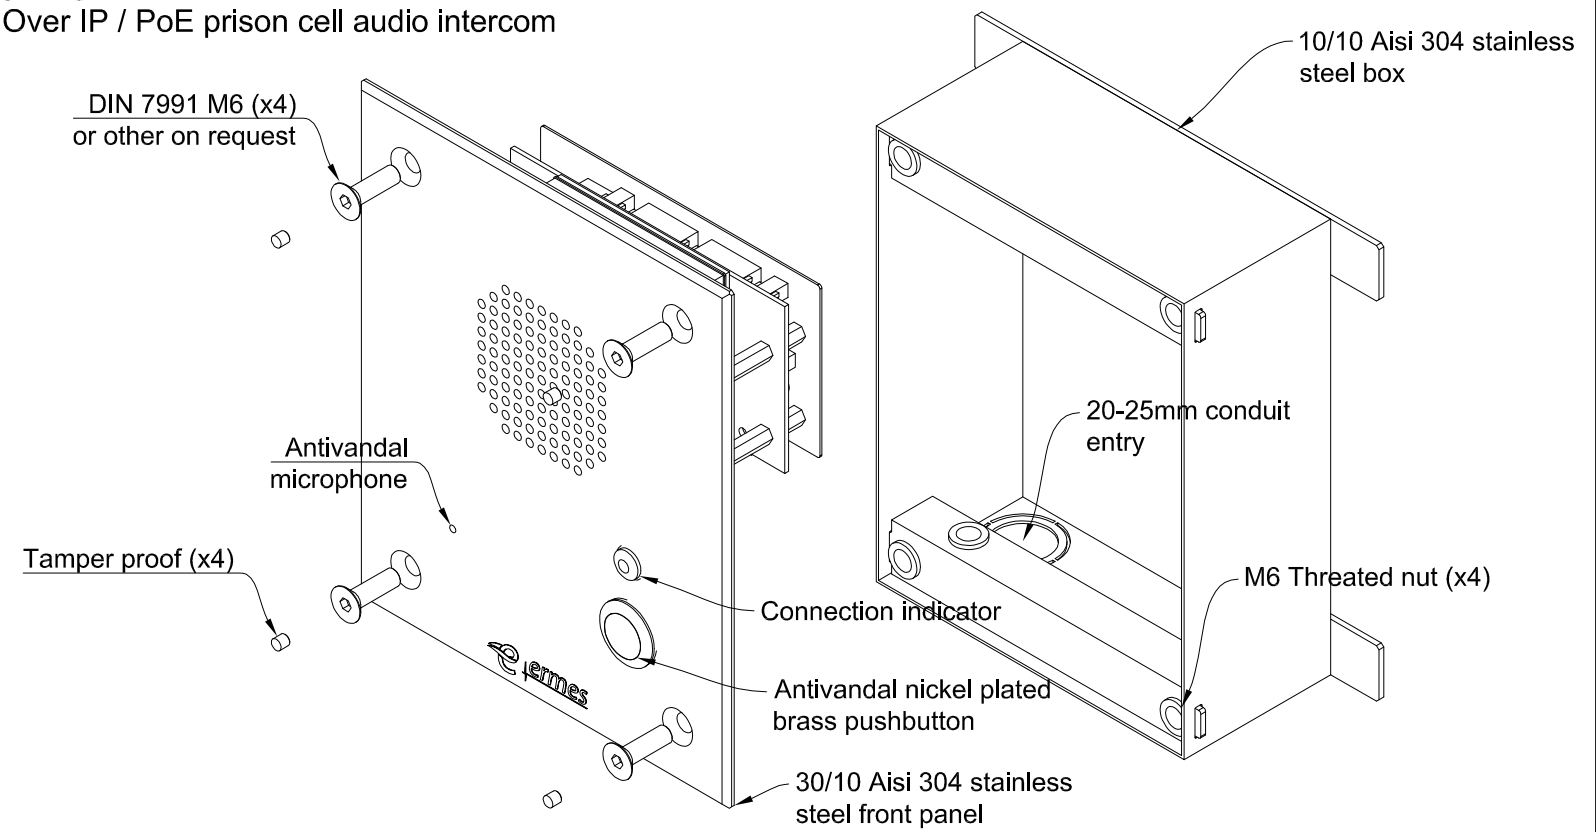

InterLAN-EC.1P EASY-C.1P

1 Pushbutton, IP 55, flush mount, Over IP / PoE prison cell audio intercom

Description

Dimensions

Wall box

DC	DC auxiliary power input
1	Power in (24 Vdc -7W-max)
2	Power in (24 Vdc -7W-max)

I/O	I/O Signals
1	Optorelay out 1a*
2	Optorelay out 2b
3	Optorelay out 2a*
4	Optorelay out 2b
5	Optocoupled input 1-a**
6	Optocoupled input 1-b
7	Optocoupled input 2-a**
8	Optocoupled input 2-b

*Max 24V@300mA
**Dry contact Inputs