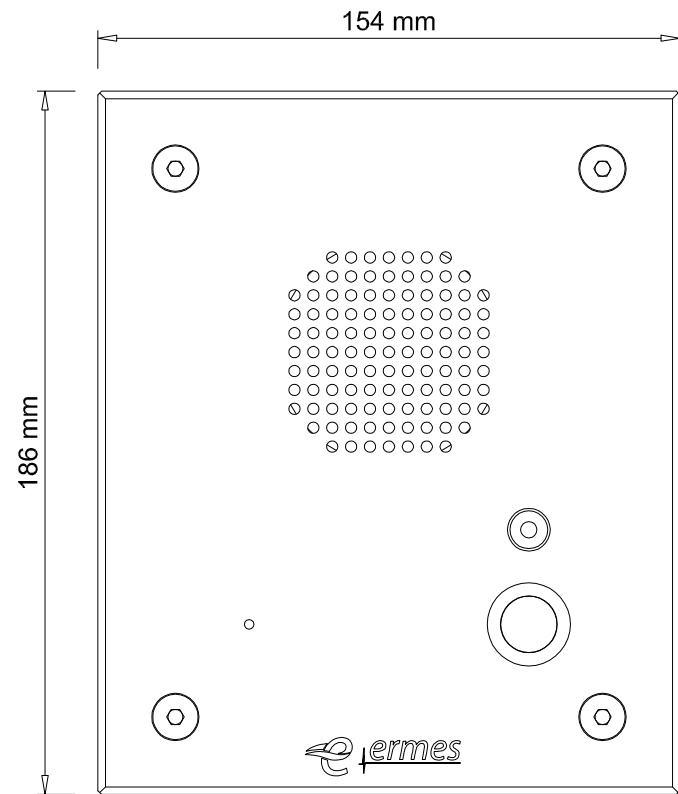

InterLAN-EC.1P EASY-C.1P

1 Pushbutton, IP 55, flush mount, Over IP / PoE prison cell audio intercom

Description

Dimensions

Wall box

DC	DC auxiliary power input
1	Power in (24 Vdc -7W-max)
2	Power in (24 Vdc -7W-max)

I/O	I/O Signals
1	Optorelay out 1a*
2	Optorelay out 2b
3	Optorelay out 2a*
4	Optorelay out 2b
5	Optocoupled input 1-a**
6	Optocoupled input 1-b
7	Optocoupled input 2-a**
8	Optocoupled input 2-b

*Max 24V@300mA
**Dry contact Inputs