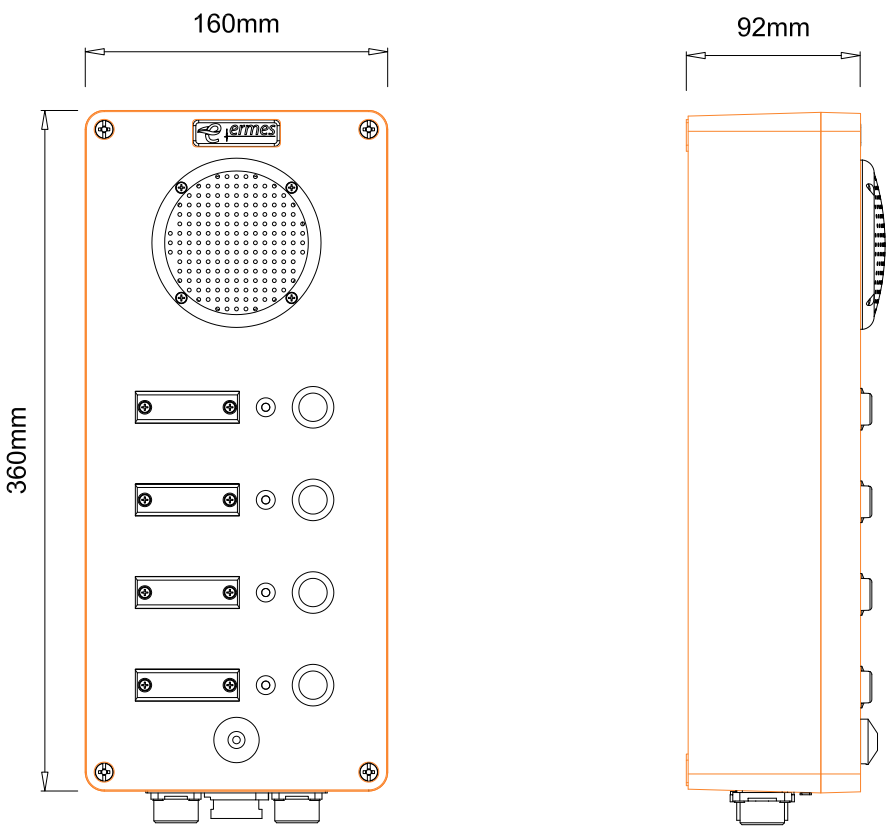

InterLAN-EI.4P

EASY-I.4P

Industrial Over IP audio intercom with 4 function pushbutton

Dimensions

Description

In/Out 12 female socket		Ethernet RJ45 IEEE802.3 (10/100base-T)		24Vdc In 5 male socket	
1	In 1a	1	White/orange	1	+24V@10W
2	In 1b	2	Orange	2	0V
3	In 2a	3	White/green	3	reserved
4	In 2b	4	Blue	4	reserved
5	Out 1a	5	White/Blue	5	earth
6	Out 1b	6	Green		
7	Out 2a	7	White/Brown		
8	Out 2b	8	Brown		
9	Reserved				
10	Reserved				
11	Reserved				
12	Reserved				

Connections

Connection diagram