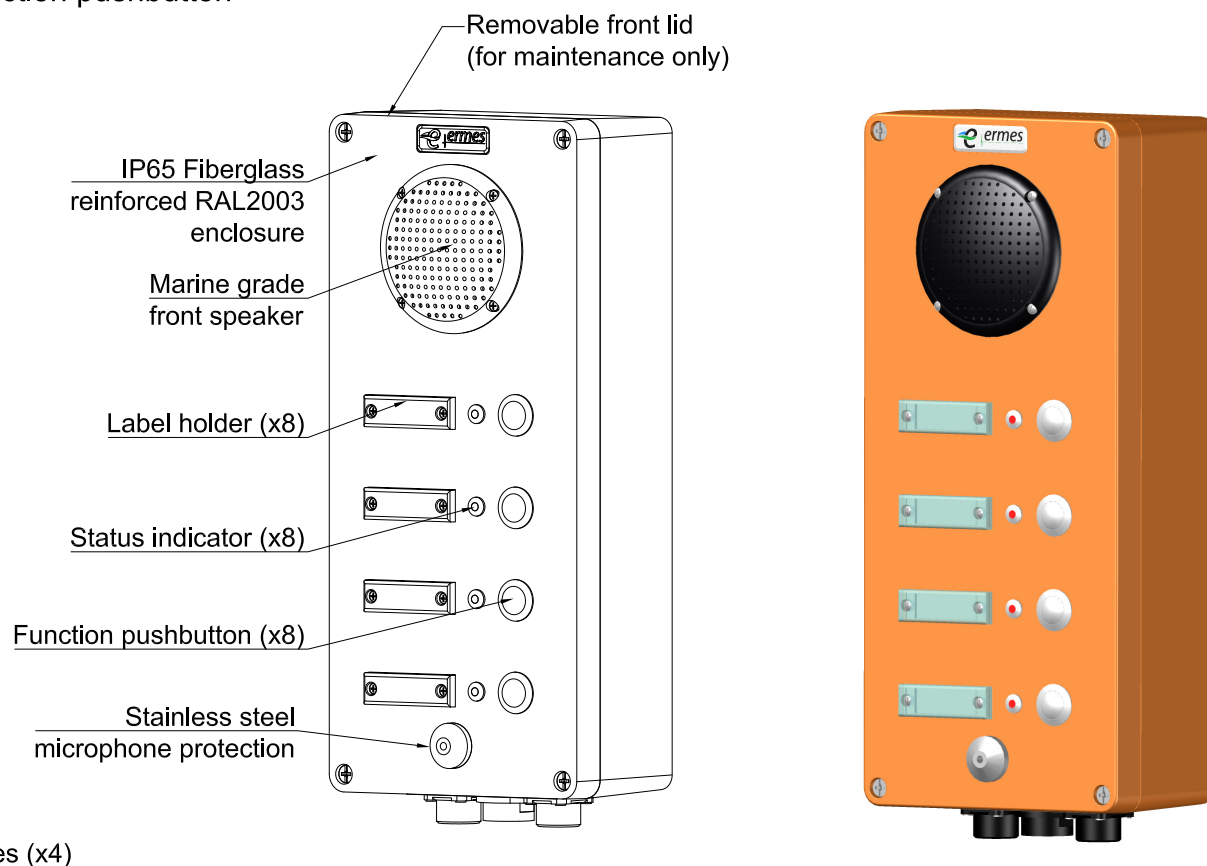

InterLAN-EI.4P

EASY-I.4P

Industrial Over IP audio intercom with 4 function pushbutton

Dimensions

Description

In/Out 12 female socket		Ethernet RJ45 IEEE802.3 (10/100base-T)		24Vdc In 5 male socket	
1	In 1a	1	White/orange	1	+24V@10W
2	In 1b	2	Orange	2	0V
3	In 2a	3	White/green	3	reserved
4	In 2b	4	Blue	4	reserved
5	Out 1a	5	White/Blue	5	earth
6	Out 1b	6	Green		
7	Out 2a	7	White/Brown		
8	Out 2b	8	Brown		
9	Reserved				
10	Reserved				
11	Reserved				
12	Reserved				

Connections

Connection diagram