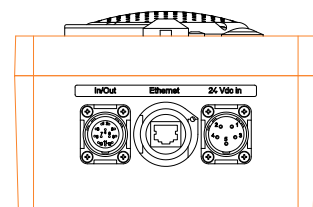

InterLAN-EI.4P

EASY-I.4P

Industrial Over IP audio intercom with 4 function pushbutton

Dimensions

Description

In/Out 12 female socket		Ethernet RJ45 IEEE802.3 (10/100base-T)		24Vdc In 5 male socket	
1	In 1a	1	White/orange	1	+24V@10W
2	In 1b	2	Orange	2	0V
3	In 2a	3	White/green	3	reserved
4	In 2b	4	Blue	4	reserved
5	Out 1a	5	White/Blue	5	earth
6	Out 1b	6	Green		
7	Out 2a	7	White/Brown		
8	Out 2b	8	Brown		
9	Reserved				
10	Reserved				
11	Reserved				
12	Reserved				

Connections

Connection diagram