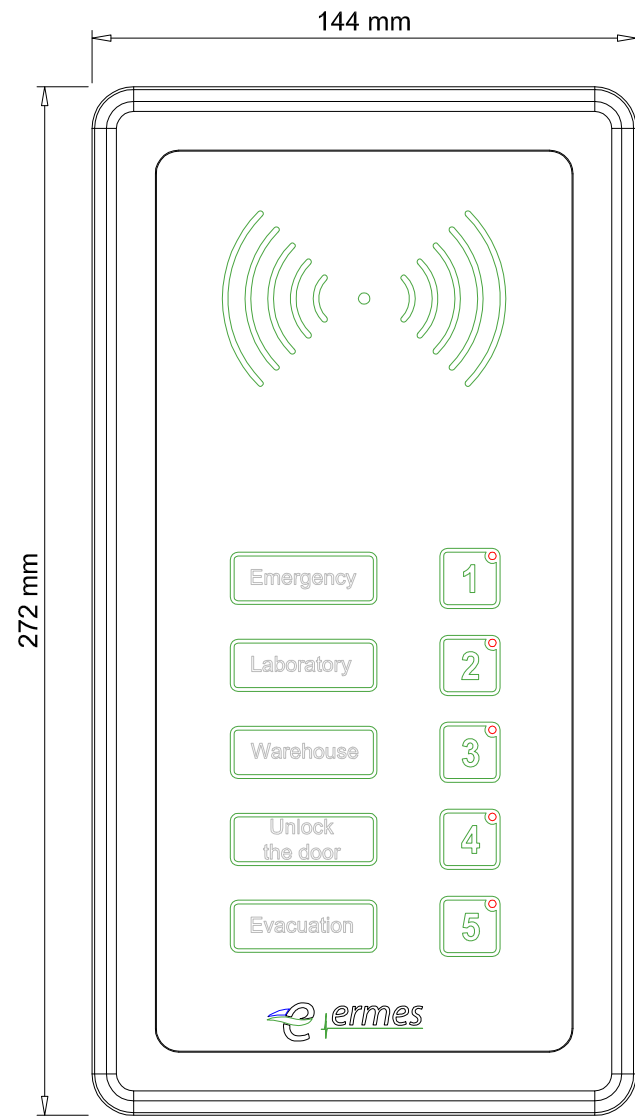

InterLAN-EM.5P-F

EASY-M.5P-F

Clean room, IP 66, flush mount, 5 calling push button Over IP / PoE audio intercom

top view