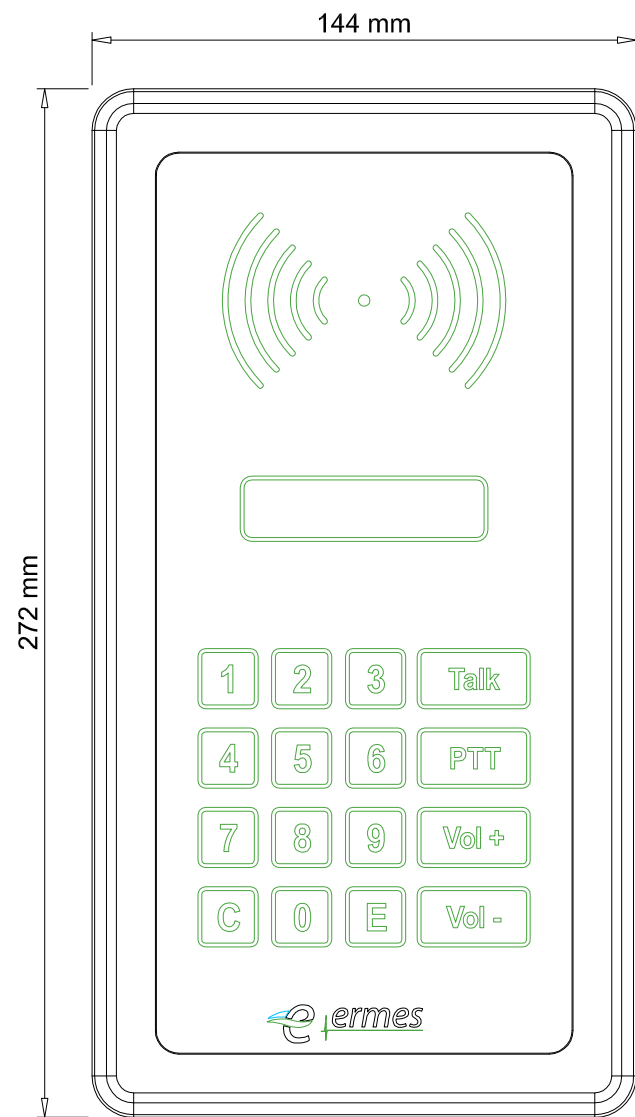

InterLAN-EM.PP-F

EASY-M.PP-F

Clean room, IP 66, flush mount, Over IP / PoE audio intercom

top view