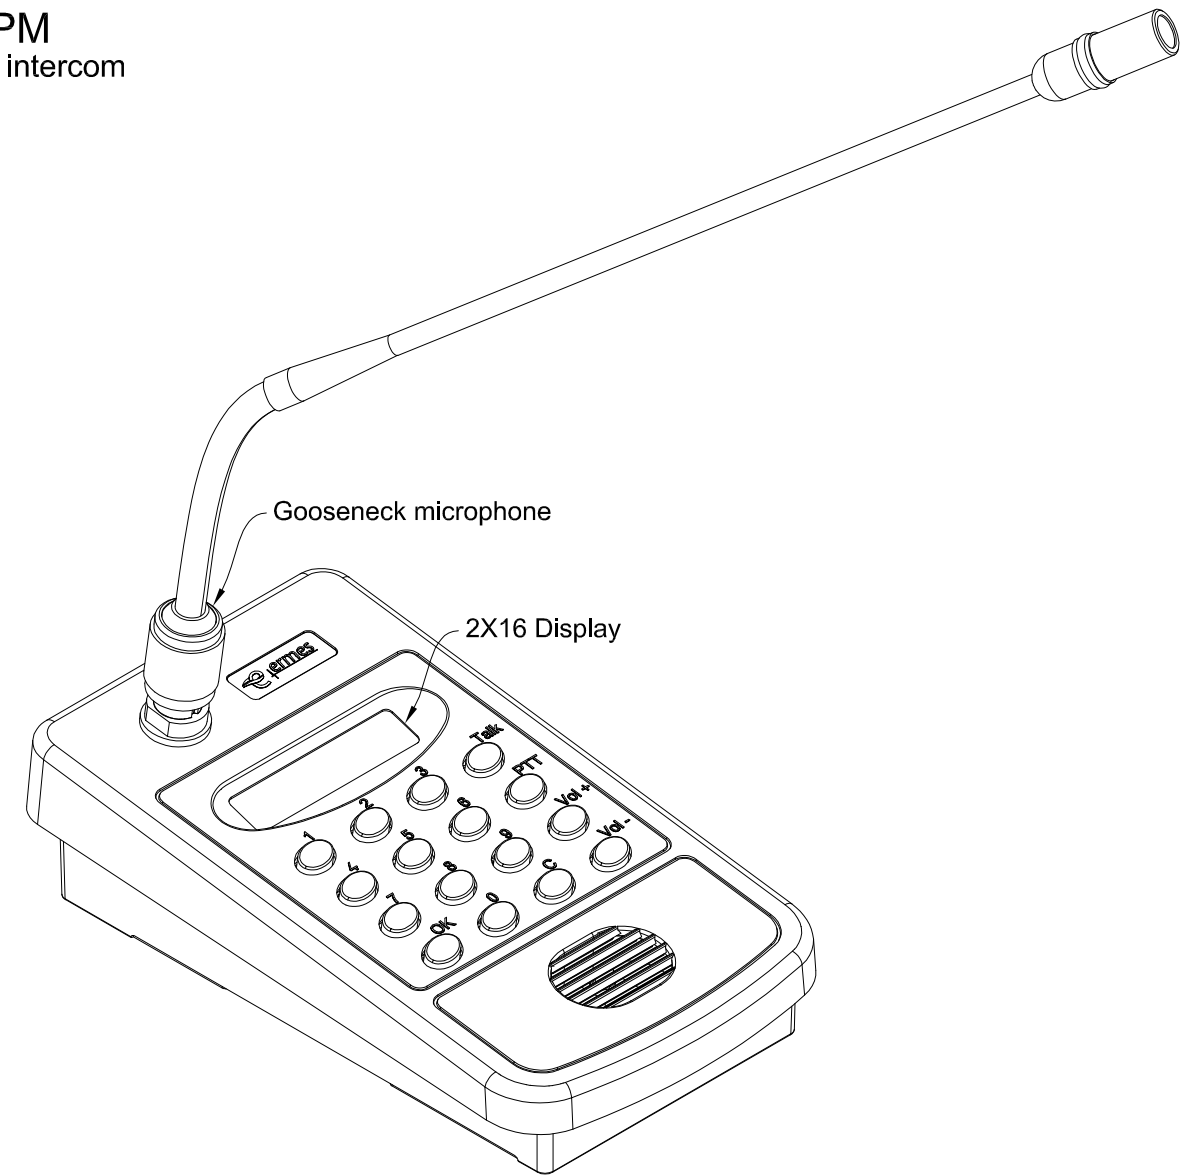

InterLAN-EO.PP&PPM

EASY-O.PP&PPM

IP 44, Over IP / PoE desk intercom

Dimensions

Easy-O.PPM

Description

Easy-O.PP

Connections