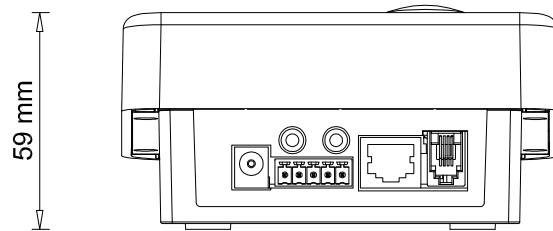

InterLAN-EO.PP&PPM

EASY-O.PP&PPM

IP 44, Over IP / PoE desk intercom

Dimensions

Easy-O.PPM

Description

Easy-O.PP

Connections