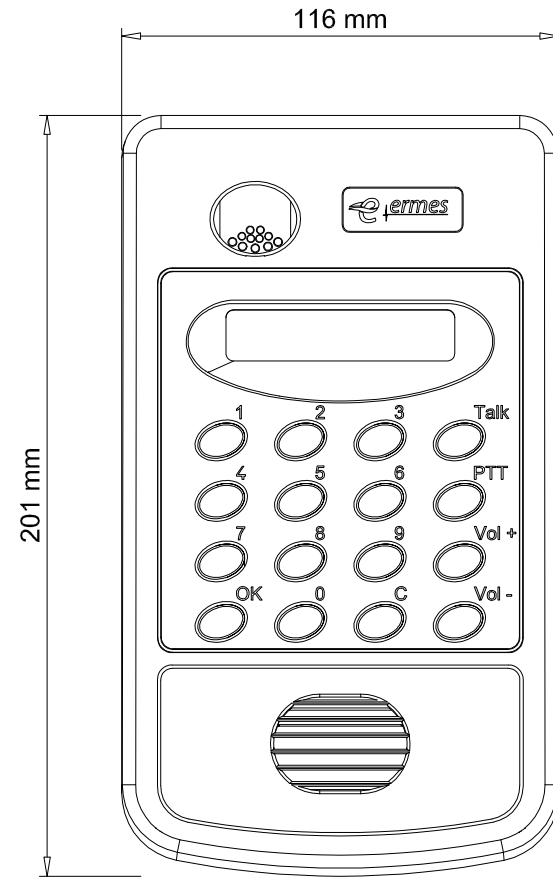

InterLAN-EO.PP&PPM

EASY-O.PP&PPM

IP 44, Over IP / PoE desk intercom

Dimensions

Easy-O.PPM

Description

Easy-O.PP

Connections