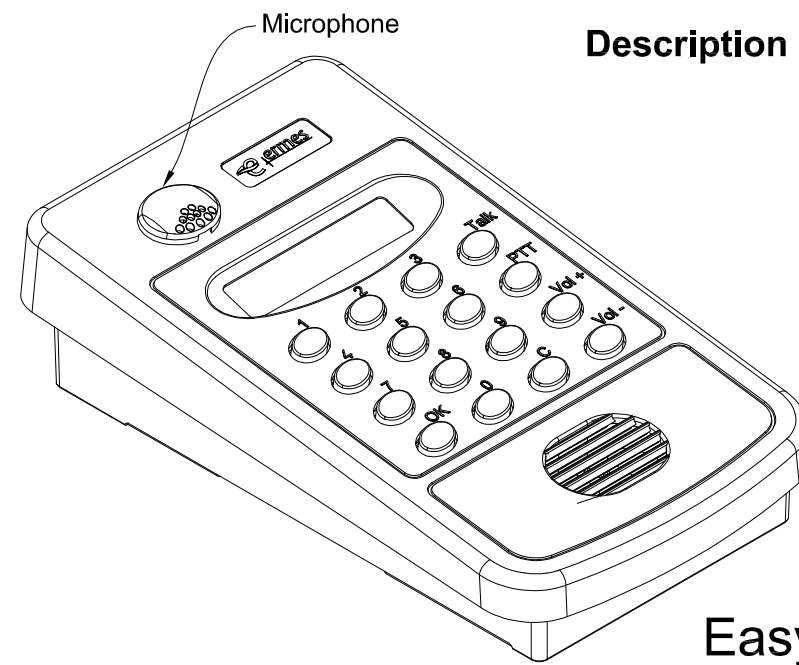

InterLAN-EO.PP&PPM

EASY-O.PP&PPM

IP 44, Over IP / PoE desk intercom

Dimensions

Easy-O.PPM

Description

Easy-O.PP

Connections