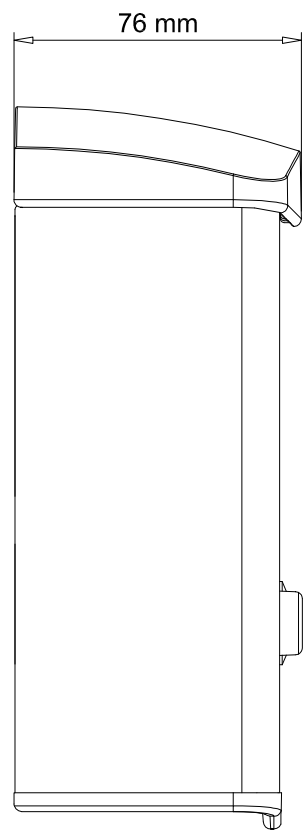

InterLAN-E.1P

EASY.1P

1 Pushbutton, IP 55, wall mount, Over IP / PoE audio intercom

Dimensions

Description

DC	DC auxiliary power input
1	Power in (24 Vdc -7W-max)
2	Power in (24 Vdc -7W-max)

I/O	I/O Signals
1	Optorelay out 1a*
2	Optorelay out 2b
3	Optorelay out 2a*
4	Optorelay out 2b
5	Optocoupled input 1-a**
6	Optocoupled input 1-b
7	Optocoupled input 2-a**
8	Optocoupled input 2-b

*Max 24V@300mA
**Dry contact Inputs

IP address reset (192.168.0.70)

Connections

Ext-Bus (reserved)
I/O
DC auxiliary power input
Ethernet PoE