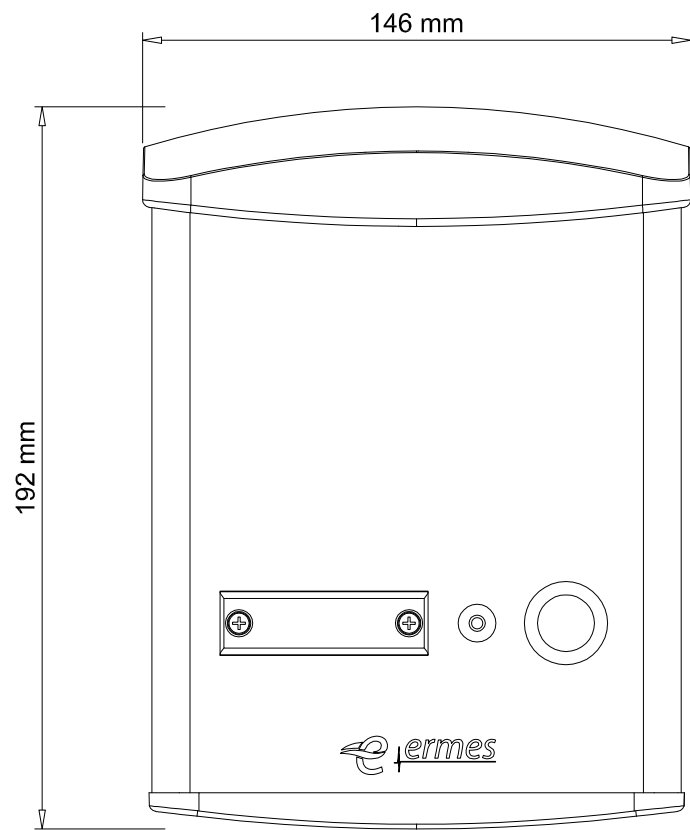

InterLAN-E.1P

EASY.1P

1 Pushbutton, IP 55, wall mount, Over IP / PoE audio intercom

Dimensions

Description

DC	DC auxiliary power input
1	Power in (24 Vdc -7W-max)
2	Power in (24 Vdc -7W-max)

I/O	I/O Signals
1	Optorelay out 1a*
2	Optorelay out 2b
3	Optorelay out 2a*
4	Optorelay out 2b
5	Optocoupled input 1-a**
6	Optocoupled input 1-b
7	Optocoupled input 2-a**
8	Optocoupled input 2-b