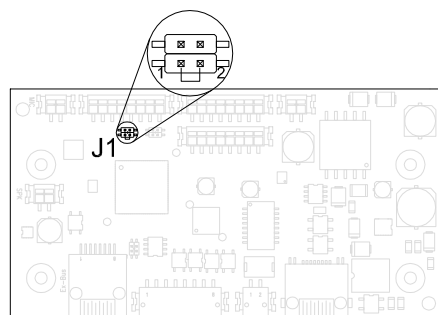

InterLAN-E.1P

EASY.1P

1 Pushbutton, IP 55, wall mount, Over IP / PoE audio intercom

Dimensions

Description

DC	DC auxiliary power input
1	Power in (24 Vdc -7W-max)
2	Power in (24 Vdc -7W-max)

I/O	I/O Signals
1	Optorelay out 1a*
2	Optorelay out 2b
3	Optorelay out 2a*
4	Optorelay out 2b
5	Optocoupled input 1-a**
6	Optocoupled input 1-b
7	Optocoupled input 2-a**
8	Optocoupled input 2-b

*Max 24V@300mA
**Dry contact Inputs

IP address reset (192.168.0.70)

Connections

Ext-Bus (reserved)
I/O
DC auxiliary power input
Ethernet PoE