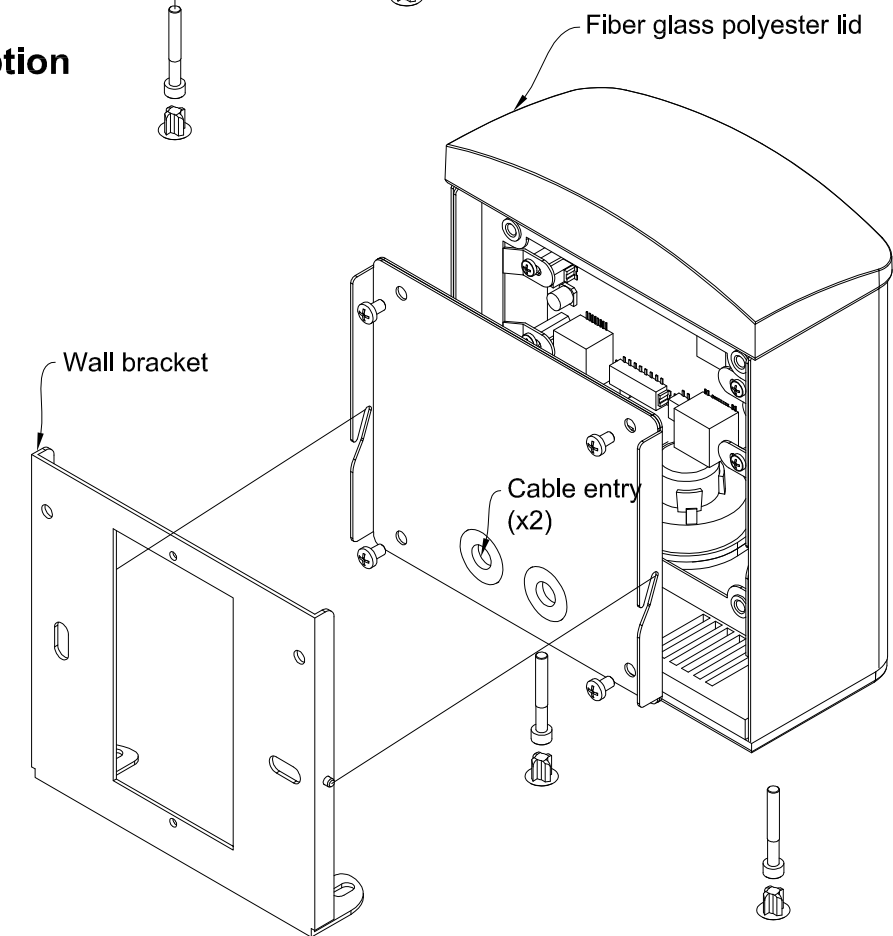

InterLAN-E.1P

EASY.1P

1 Pushbutton, IP 55, wall mount, Over IP / PoE audio intercom

Dimensions

Description

DC	DC auxiliary power input
1	Power in (24 Vdc -7W-max)
2	Power in (24 Vdc -7W-max)

I/O	I/O Signals
1	Optorelay out 1a*
2	Optorelay out 2b
3	Optorelay out 2a*
4	Optorelay out 2b
5	Optocoupled input 1-a**
6	Optocoupled input 1-b
7	Optocoupled input 2-a**
8	Optocoupled input 2-b

*Max 24V@300mA
**Dry contact Inputs

IP address reset (192.168.0.70)

Connections

Ext-Bus (reserved)
I/O
DC auxiliary power input
Ethernet PoE