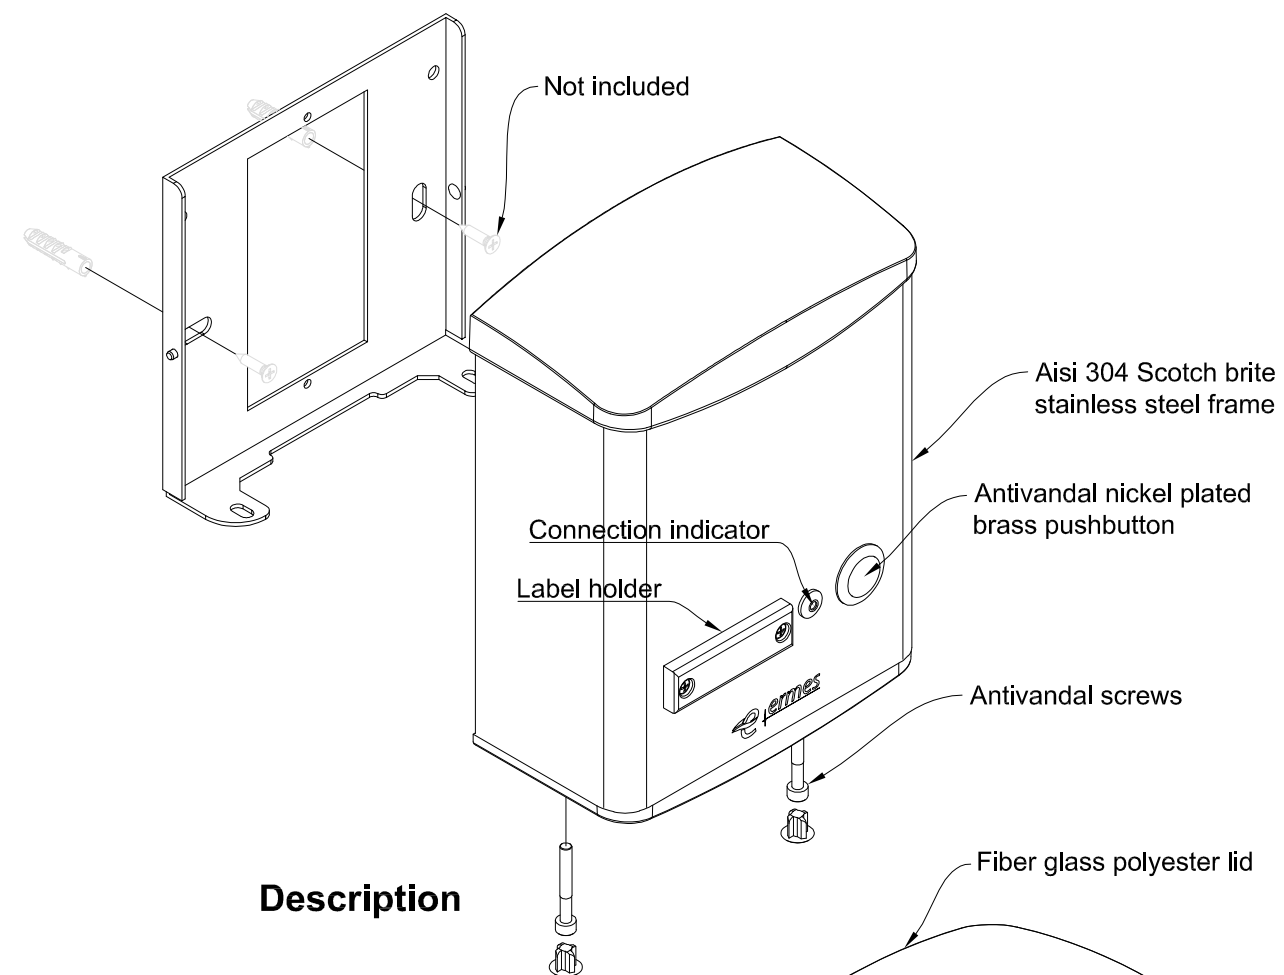

InterLAN-E.1P

EASY.1P

1 Pushbutton, IP 55, wall mount, Over IP / PoE audio intercom

Dimensions

Description

DC	DC auxiliary power input
1	Power in (24 Vdc -7W-max)
2	Power in (24 Vdc -7W-max)

I/O	I/O Signals
1	Optorelay out 1a*
2	Optorelay out 2b
3	Optorelay out 2a*
4	Optorelay out 2b
5	Optocoupled input 1-a**
6	Optocoupled input 1-b
7	Optocoupled input 2-a**
8	Optocoupled input 2-b

*Max 24V@300mA
**Dry contact Inputs

IP address reset (192.168.0.70)

Connections

Ext-Bus (reserved)
I/O
DC auxiliary power input
Ethernet PoE