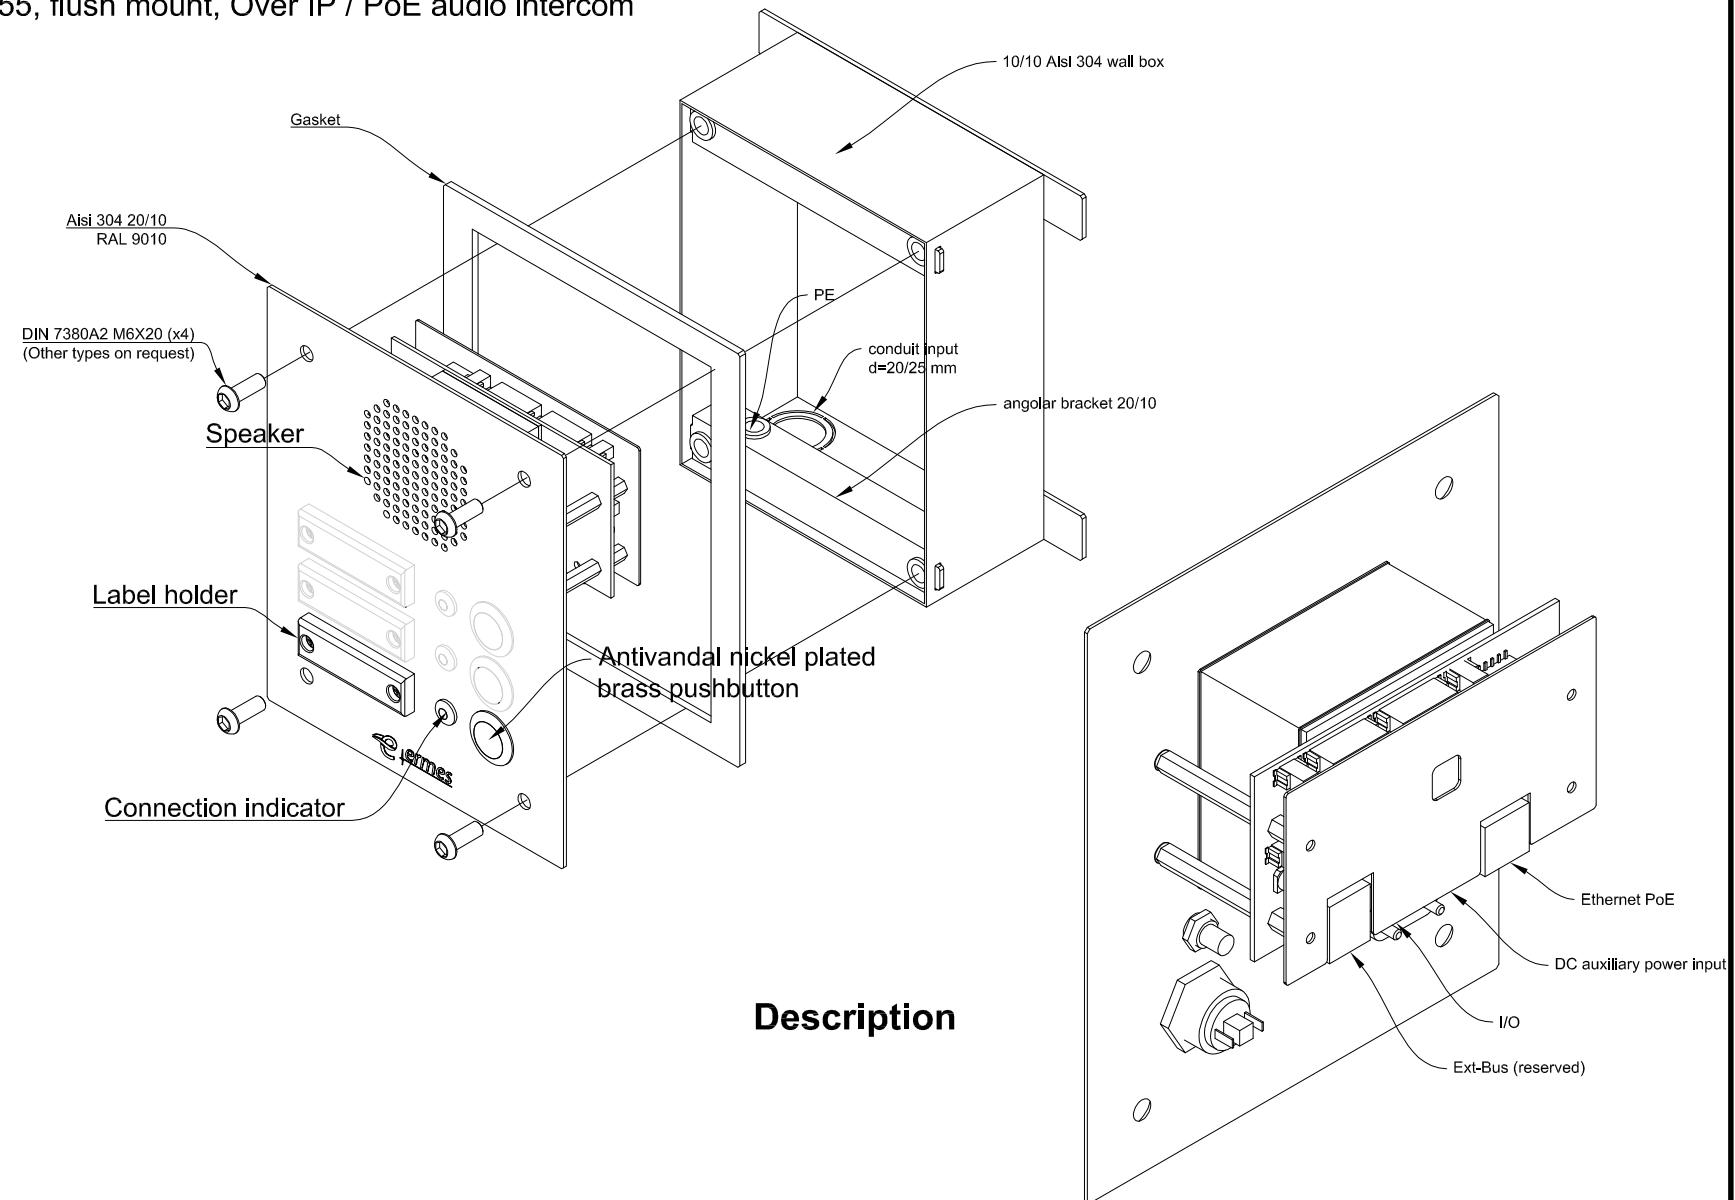

InterLAN-E.1[3]P-F

EASY.1[3]P-F

1&3 Pushbutton, IP 55, flush mount, Over IP / PoE audio intercom

Dimensions

Description

Wall box Dimensions

DC	DC auxiliary power input
1	Power in (24 Vdc -7W-max)
2	Power in (24 Vdc -7W-max)

I/O	I/O Signals
1	Optorelay out 1a*
2	Optorelay out 2b
3	Optorelay out 2a*
4	Optorelay out 2b
5	Optocoupled input 1-a**
6	Optocoupled input 1-b
7	Optocoupled input 2-a**
8	Optocoupled input 2-b

*Max 24V@300mA
**Dry contact Inputs

IP address reset (192.168.0.70)

Connections