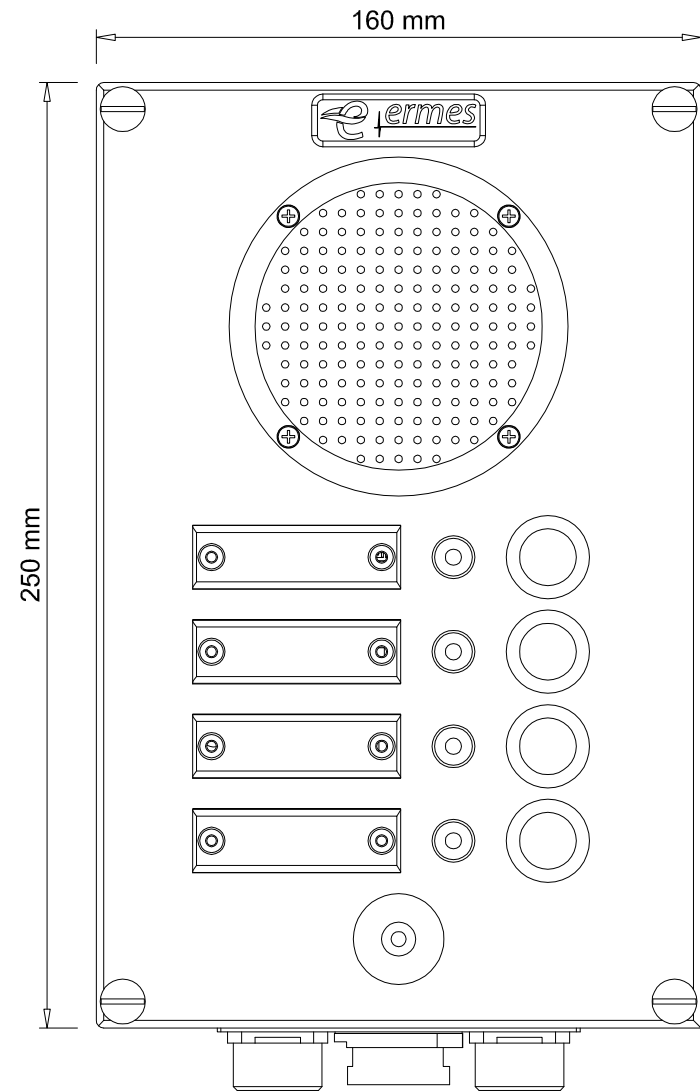

# InterLAN-E.4P/I EASY.4P/I

4 Pushbutton, IP 66, wall mount, stainless steel (AISI316L), Over IP / PoE audio intercom

**Dimensions**

**Description**

**Connections**

	In/Out	Ethernet	24 Vdc In
	12 female socket	RJ45 IEEE802.3af (PoE)	5 male socket
1	In 1a	White/orange	+24V@10W*
2	In 1b	Orange	0V
3	In 2a	White/green	reserved
4	In 2b	Blue	reserved
5	Out 1a	White/Blue	earth*
6	Out 1b	Green	
7	Out 2a	White/Brown	
8	Out 2b	Brown	
9	Reserved		
10	Reserved		
11	Reserved		
12	Reserved		