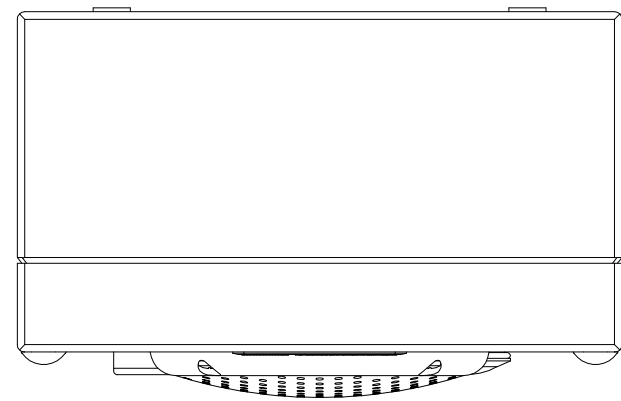

# InterLAN-E.4P/I EASY.4P/I

4 Pushbutton, IP 66, wall mount, stainless steel (AISI316L), Over IP / PoE audio intercom

**Dimensions**

**Description**

**Connections**

	In/Out	Ethernet	24 Vdc In
	12 female socket	RJ45 IEEE802.3af (PoE)	5 male socket
1	In 1a	White/orange	+24V@10W*
2	In 1b	Orange	0V
3	In 2a	White/green	reserved
4	In 2b	Blue	reserved
5	Out 1a	White/Blue	earth*
6	Out 1b	Green	
7	Out 2a	White/Brown	
8	Out 2b	Brown	
9	Reserved		
10	Reserved		
11	Reserved		
12	Reserved		