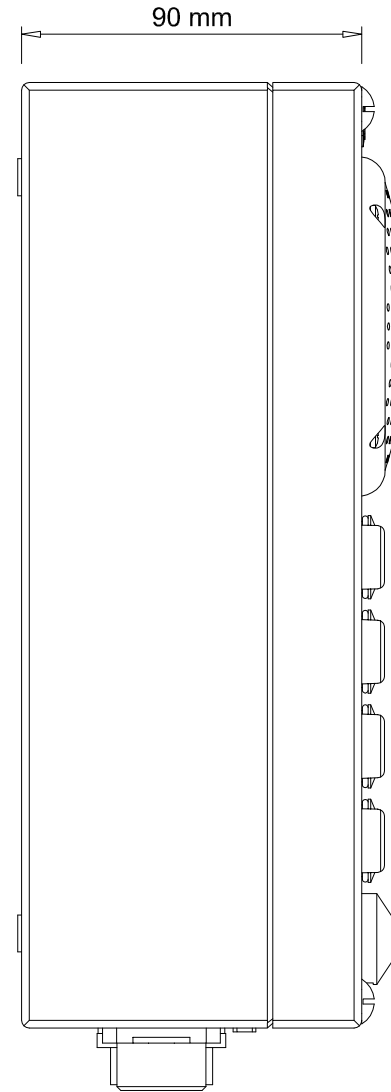

# InterLAN-E.4P/I EASY.4P/I

4 Pushbutton, IP 66, wall mount, stainless steel (AISI316L), Over IP / PoE audio intercom

**Dimensions**

**Description**

**Connections**

	In/Out	Ethernet	24 Vdc In
	12 female socket	RJ45 IEEE802.3af (PoE)	5 male socket
1	In 1a	White/orange	+24V@10W*
2	In 1b	Orange	0V
3	In 2a	White/green	reserved
4	In 2b	Blue	reserved
5	Out 1a	White/Blue	earth*
6	Out 1b	Green	
7	Out 2a	White/Brown	
8	Out 2b	Brown	
9	Reserved		
10	Reserved		
11	Reserved		
12	Reserved		