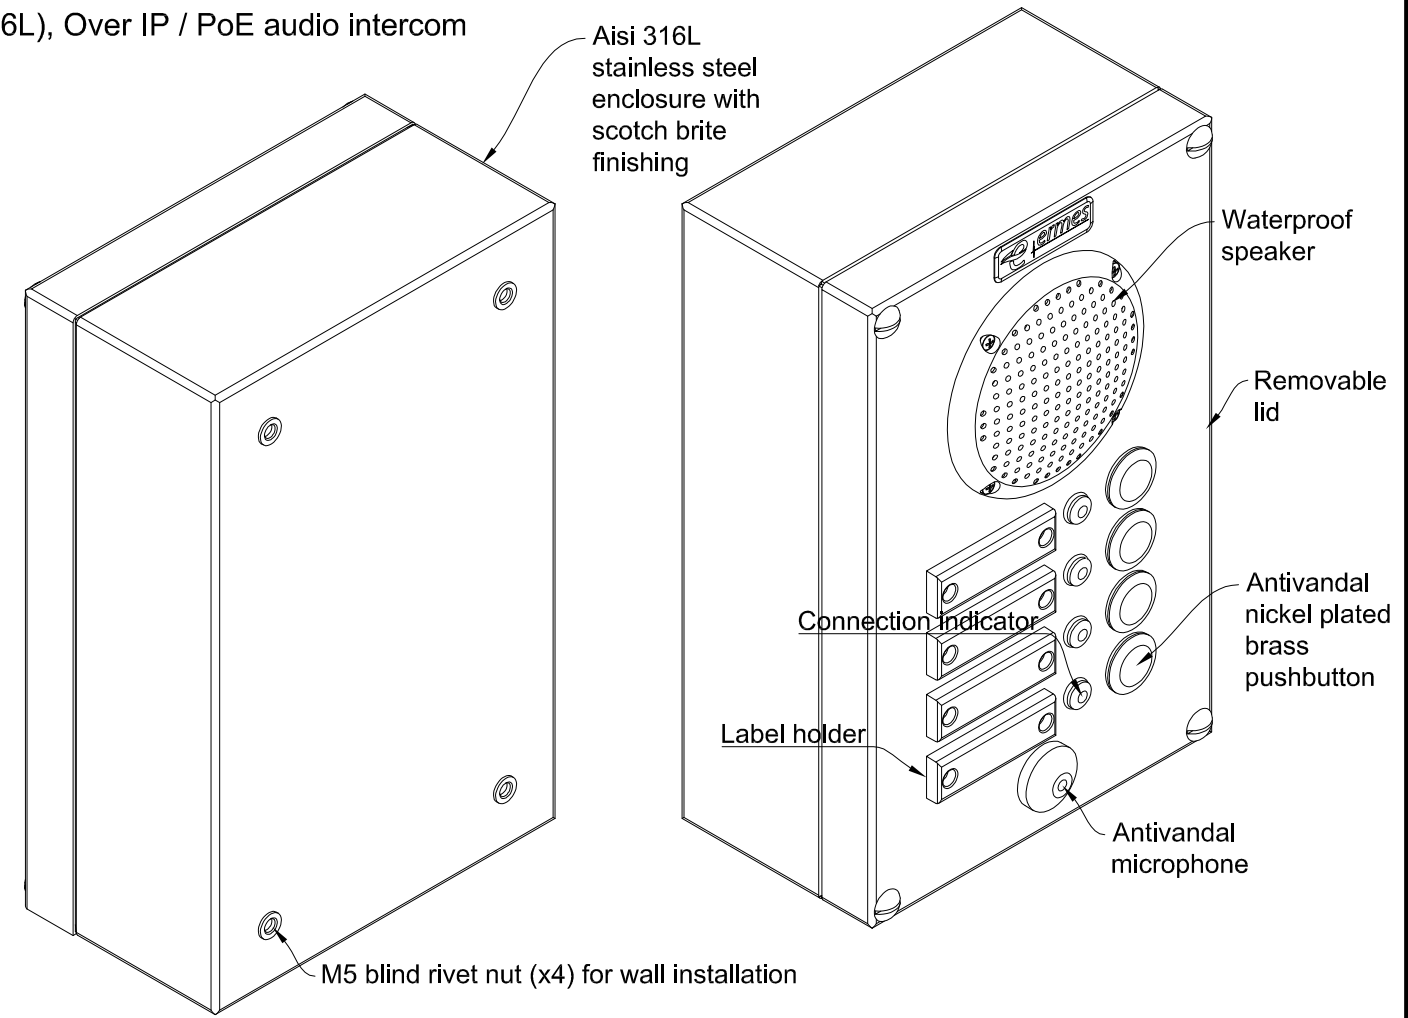

# InterLAN-E.4P/I EASY.4P/I

4 Pushbutton, IP 66, wall mount, stainless steel (AISI316L), Over IP / PoE audio intercom

**Dimensions**

**Description**

**Connections**

	In/Out	Ethernet	24 Vdc In
	12 female socket	RJ45 IEEE802.3af (PoE)	5 male socket
1	In 1a	White/orange	+24V@10W*
2	In 1b	Orange	0V
3	In 2a	White/green	reserved
4	In 2b	Blue	reserved
5	Out 1a	White/Blue	earth*
6	Out 1b	Green	
7	Out 2a	White/Brown	
8	Out 2b	Brown	
9	Reserved		
10	Reserved		
11	Reserved		
12	Reserved		

\*Not connected for POE supply