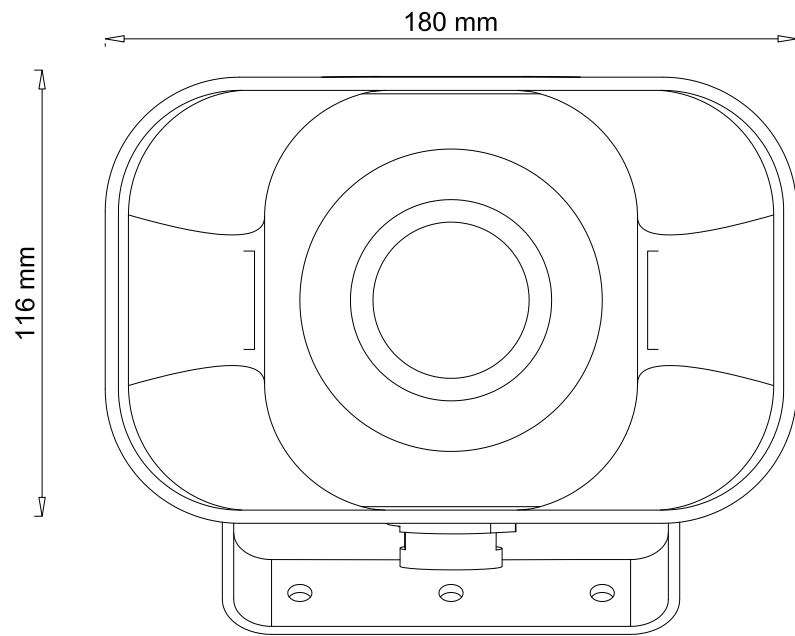

# SoundLAN-PoE.T10

SND.PoE.T10

Over IP / PoE powered, 10W amplified horn speaker

**Dimensions**

**Description**

## Connection diagram