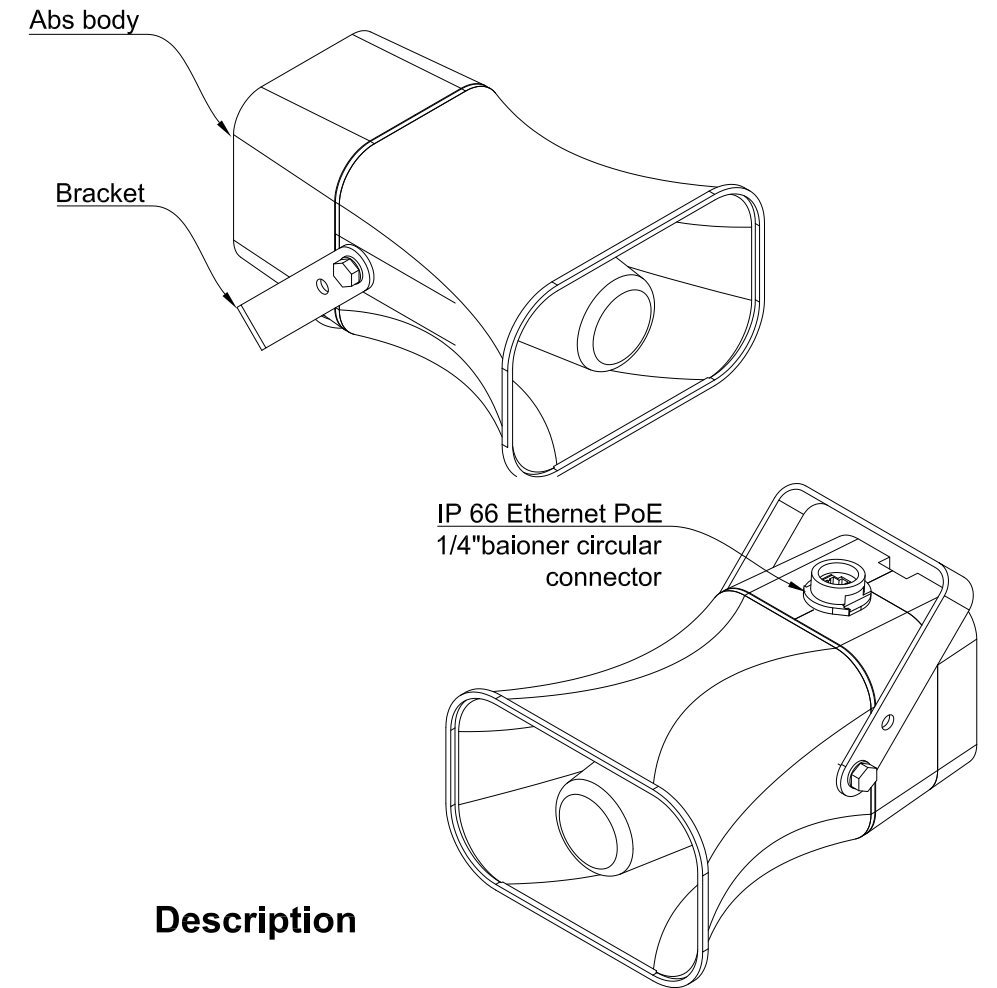

# SoundLAN-PoE.T10

SND.PoE.T10

Over IP / PoE powered, 10W amplified horn speaker

**Dimensions**

**Description**

## Connections

## Connection diagram