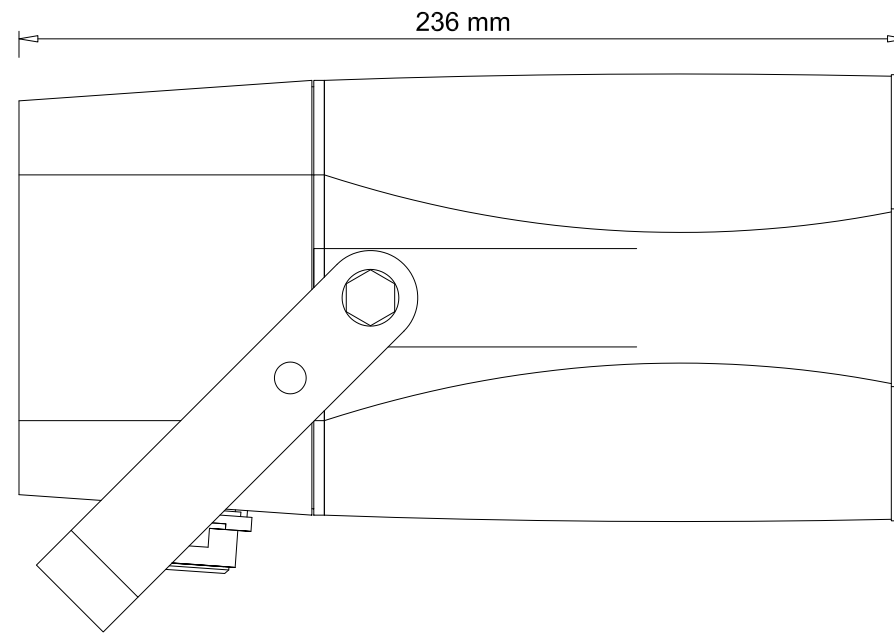

# SoundLAN-PoE.T10

SND.PoE.T10

Over IP / PoE powered, 10W amplified horn speaker

**Dimensions**

**Description**

## Connection diagram