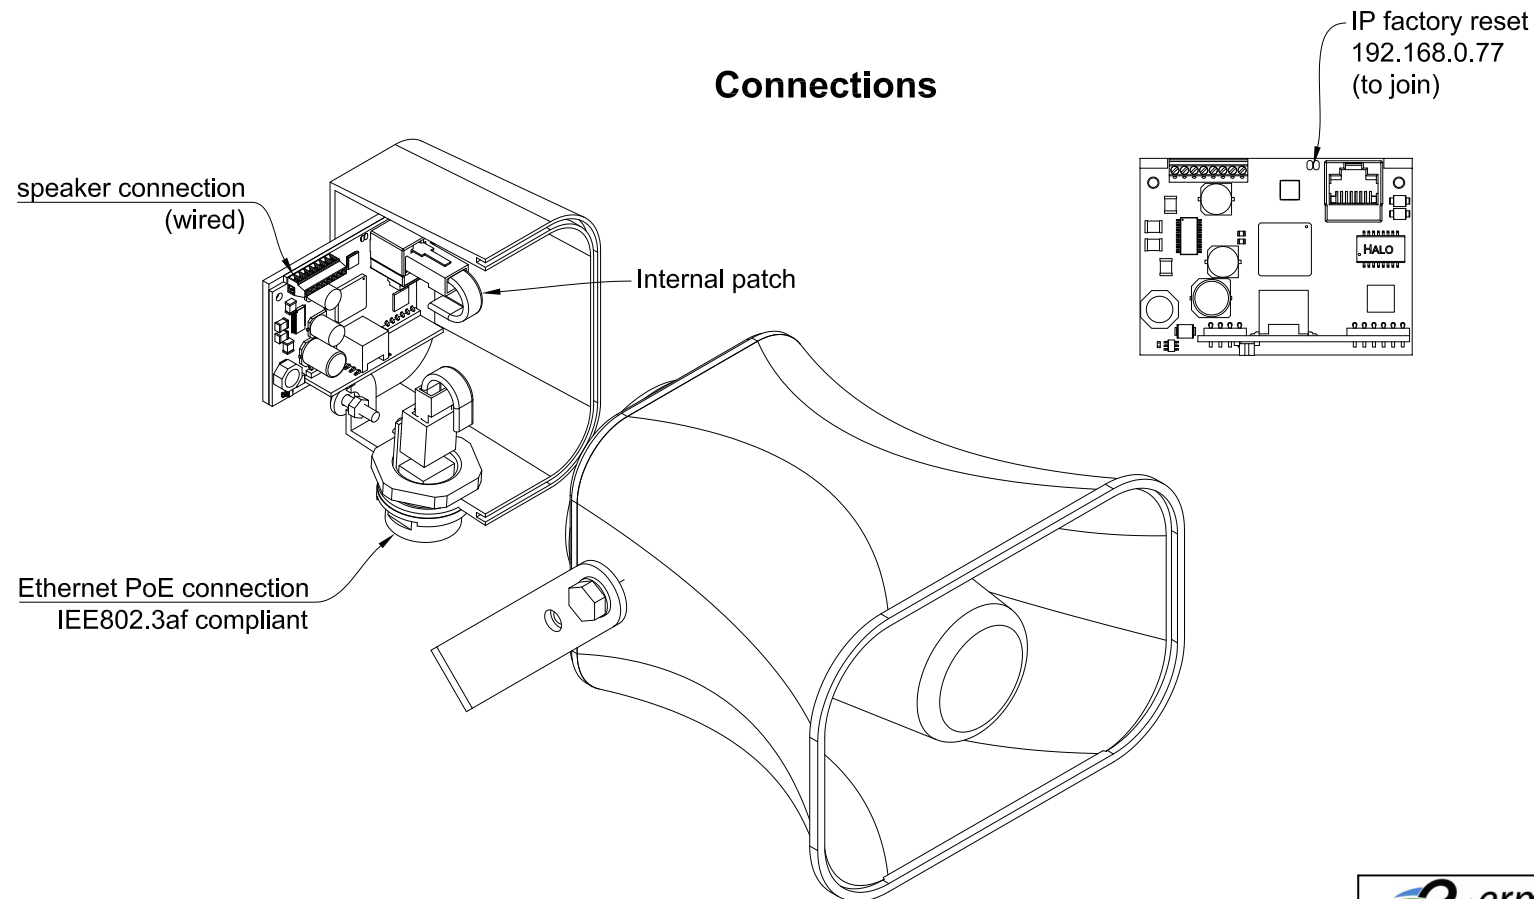

# SoundLAN-PoE.T10

SND.PoE.T10

Over IP / PoE powered, 10W amplified horn speaker

**Dimensions**

**Description**

## Connections

## Connection diagram