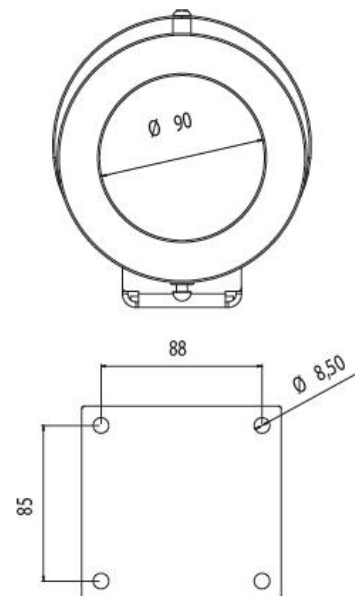

KUFU Marine

KUFU.M

***Stainless steel
housing AISI 316 L***

- Made out of stainless steel AISI 316 L
- Specially designed for offshore, marine and industrial areas
- Installer-friendly
- Compliant with IP 67 protection standard
- It includes sunshield, wall bracket, thermostat and heater (available for 12 Vdc – 24 Vac – 110 Vac – 230 Vac)
- Corner mount and pole mount adapters available on request
- Usable internal space W 80 - H 80 - L 289 mm

Mechanical dimension KUFU-M

ERMES ELETTRONICA s.r.l. - Via Verri 87/B - 31010 MARENO DI PIAVE (TV) ITALY

Phone: +39 0438 308470 - Fax: +39 0438 492340 - email: ermes@ermes-cctv.com - Web: <http://www.ermes-cctv.com>