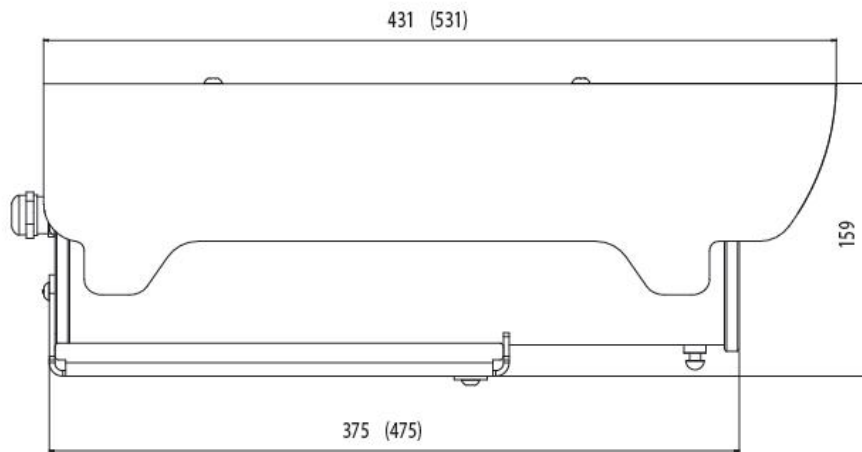

KUFU Marine

KUFU.M

***Stainless steel
housing AISI 316 L***

- Made out of stainless steel AISI 316 L
- Specially designed for offshore, marine and industrial areas
- Installer-friendly
- Compliant with IP 67 protection standard
- It includes sunshield, wall bracket, thermostat and heater (available for 12 Vdc – 24 Vac – 110 Vac – 230 Vac)
- Corner mount and pole mount adapters available on request
- Usable internal space W 80 - H 80 - L 289 mm

Mechanical dimension KUFU-M

ERMES ELETTRONICA s.r.l. - Via Verri 87/B - 31010 MARENO DI PIAVE (TV) ITALY

Phone: +39 0438 308470 - Fax: +39 0438 492340 - email: ermes@ermes-cctv.com - Web: <http://www.ermes-cctv.com>