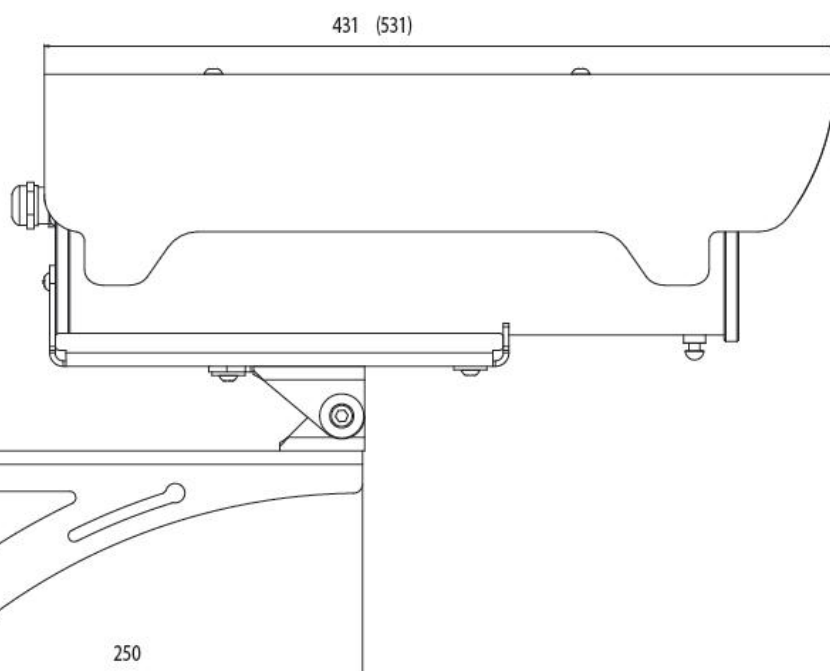

KUFU Marine

KUFU.M

***Stainless steel
housing AISI 316 L***

- Made out of stainless steel AISI 316 L
- Specially designed for offshore, marine and industrial areas
- Installer-friendly
- Compliant with IP 67 protection standard
- It includes sunshield, wall bracket, thermostat and heater (available for 12 Vdc – 24 Vac – 110 Vac – 230 Vac)
- Corner mount and pole mount adapters available on request
- Usable internal space W 80 - H 80 - L 289 mm

Mechanical dimension KUFU-M

ERMES ELETTRONICA s.r.l. - Via Verri 87/B - 31010 MARENO DI PIAVE (TV) ITALY

Phone: +39 0438 308470 - Fax: +39 0438 492340 - email: ermes@ermes-cctv.com - Web: <http://www.ermes-cctv.com>