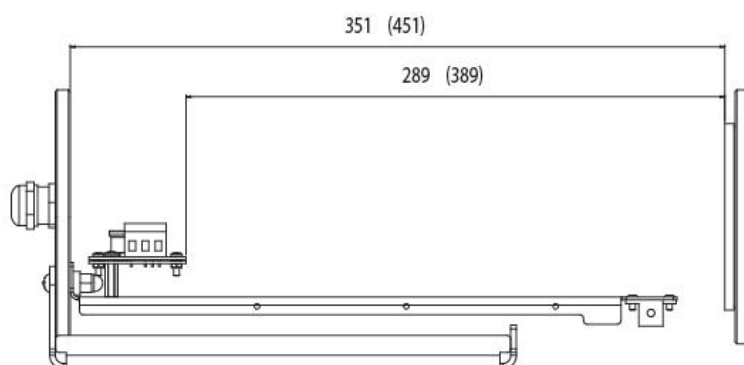

KUFU Marine

KUFU.M

***Stainless steel
housing AISI 316 L***

- Made out of stainless steel AISI 316 L
- Specially designed for offshore, marine and industrial areas
- Installer-friendly
- Compliant with IP 67 protection standard
- It includes sunshield, wall bracket, thermostat and heater (available for 12 Vdc – 24 Vac – 110 Vac – 230 Vac)
- Corner mount and pole mount adapters available on request
- Usable internal space W 80 - H 80 - L 289 mm

Mechanical dimension KUFU-M

ERMES ELETTRONICA s.r.l. - Via Verri 87/B - 31010 MARENO DI PIAVE (TV) ITALY

Phone: +39 0438 308470 - Fax: +39 0438 492340 - email: ermes@ermes-cctv.com - Web: <http://www.ermes-cctv.com>