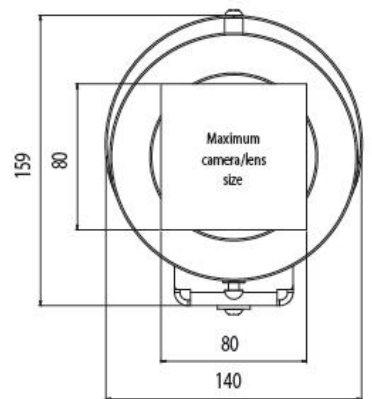

KUFU Marine

KUFU.M

***Stainless steel
housing AISI 316 L***

- Made out of stainless steel AISI 316 L
- Specially designed for offshore, marine and industrial areas
- Installer-friendly
- Compliant with IP 67 protection standard
- It includes sunshield, wall bracket, thermostat and heater (available for 12 Vdc – 24 Vac – 110 Vac – 230 Vac)
- Corner mount and pole mount adapters available on request
- Usable internal space W 80 - H 80 - L 289 mm

Mechanical dimension KUFU-M

ERMES ELETTRONICA s.r.l. - Via Verri 87/B - 31010 MARENO DI PIAVE (TV) ITALY

Phone: +39 0438 308470 - Fax: +39 0438 492340 - email: ermes@ermes-cctv.com - Web: <http://www.ermes-cctv.com>